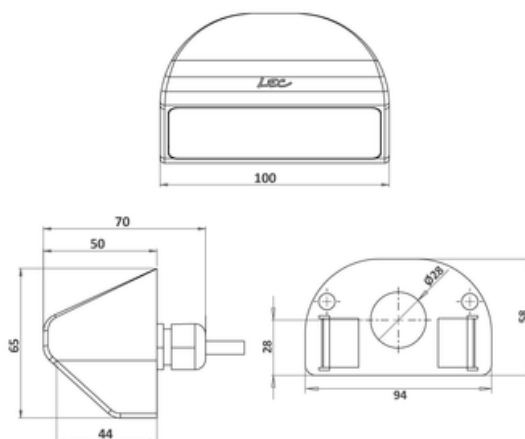

4240 LE HAVRE

Compact wall-mounted lighting for pedestrian or cycle paths.

APPLICATIONS:

- Cycle paths and pedestrian paths lighting
- Stair lighting
- Direct or indirect lighting of public space
- Footbridges and piers
- Colourless anodised machined aluminium body
- Vandalproof organic glass window
- 316L Stainless screws
- Thermolacquered bracket on request

APPLICATION

Outdoor lighting

Standard flux : **892 lm**

This value is gained from the optimum output of the LED number, inclusive of optic, for a cool white LED (6000K)

MOUNTING TYPE

Wall lights

CARACTERISTICS

Weight : 450 g

Options of luminous effects

- ☐ faisceau incliné bas
- ☒ Non adjustable
- ☐ Transparent flat window

Power supply - Control

Cable length: 1 m

Material

- Marine anodised cast aluminium
- Vandalism-proof, scratch-proof, UV-proof, polycarbonate window, M2

Mechanical strength - Waterproofness

- **IK10** Resists impacts up to 60 joules (IK10)
- **60J**
- **IP67** Tight for temporary immersion

AVAILABLE OPTIONS

Number of LEDs	4
Type of LEDs	Power LEDs. Contact us for hot countries.

Select your specific requirements with our product configurator, by filtering technical criteria at the following link:
<http://www.lec-lyon.com/4240-le-havre-r104>