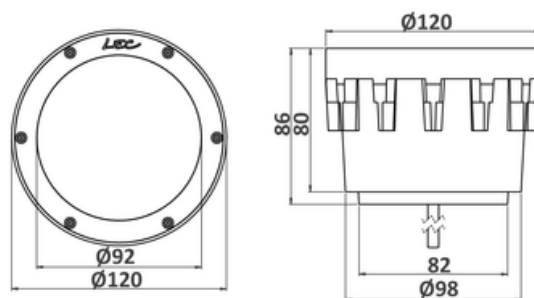

5712

ALBI

«Mini» version in the orientable recessed round lights range.

Spotlight swivels 360° in its recess to direct the beam in the right direction with no installation constraints.

Light module is tiltable (+/-20°) without opening it, or affecting its sealtightness.

APPLICATIONS:

- Highlight architectural features, street furniture, landscape...
- Uniform facade lighting
- Anodised aluminium body
- Vandalproof organic glass window
- 316L Stainless steel screws
- Flush-recessed
- 2 possible recess dimensions
- Withstands occasional traffic from all kinds of vehicles
- RGB options available

AVAILABLE OPTIONS

Number of LEDs	3
Type of LEDs	Power LEDs. Contact us for hot countries.

Select your specific requirements with our product configurator, by filtering technical criteria at the following link:
<http://www.lec-lyon.com/5712-albi-r143>

APPLICATION

Outdoor lighting

Standard flux : **669 lm**

This value is gained from the optimum output of the LED number, inclusive of optic, for a cool white LED (6000K)

MOUNTING TYPE

- Ground flush recessed fittings
- Ground recessed fittings

CARACTERISTICS

Weight : **450 g**

Options of luminous effects

- RGB options
- Adjustable on 2 axis
- Rotating beam
- Beam with various openings
- Transparent flat window
- Colour control system (optional)

Power supply - Control

Cable length: **0.15 m**

Material

- Marine anodised cast aluminium
- 316L Stainless steel
- Vandalism-proof, scratch-proof, UV-proof, polycarbonate window, M2

Mechanical strength - Waterproofness

- **IP69K** pressure water spray (previous registration)
- Withstands random all vehicles traffic
- **IK10 60J** Resists impacts up to 60 joules (IK10)
- **IP68** Tight for extended immersion